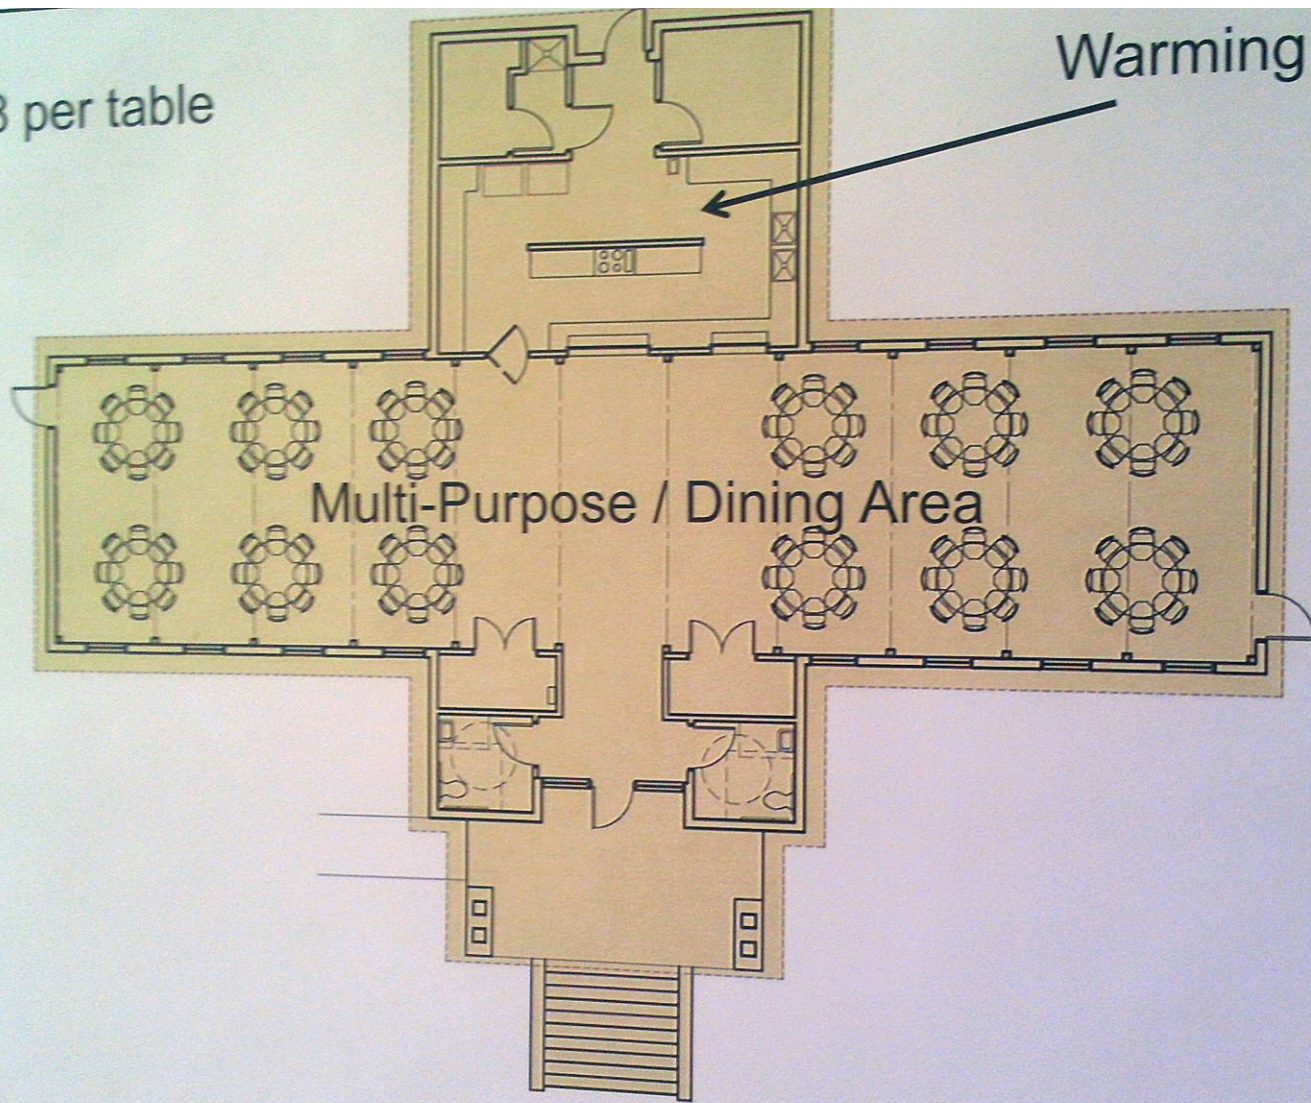

3,000 sf
12 tables, 8 per table

Warming Kitchen

Jacumin Lodge

3,500 sf, 7,000 sf total

4 Dorms

80 Campers